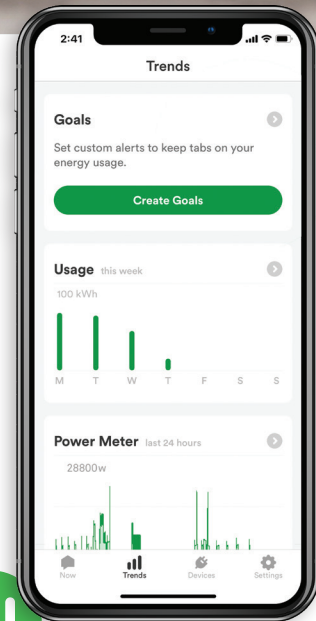

Real-time energy monitoring. Smaller energy bills.

Wiser Energy™ sends you alerts on energy use, home activity, and much more.

A trusted partner of Schneider Electric

Life Is On

How does Wiser Energy transform your home?

Wiser Energy installs in your home's electrical panel, and uses machine learning to detect your home's electronics — dishwashers, waffle irons, you name it.

From there, Wiser Energy monitors your home's historical and real-time energy use down to the device level and, through the Square D edition of the Sense app, offers you deep insights into energy use, appliance health, and safety issues.

24/7 access

Make any device smart by seeing what's powered on in your home at any time, from anywhere.

Custom notifications

Create mobile alerts for when your garage door opens, your dryer turns off, your curling iron is left on, and much more.

Manage energy

Use the app's intuitive tools to set energy usage goals, estimate your monthly energy bills, and cut down on energy waste.

Discover how Wiser Energy can make your home safer, greener, and more intelligent at: