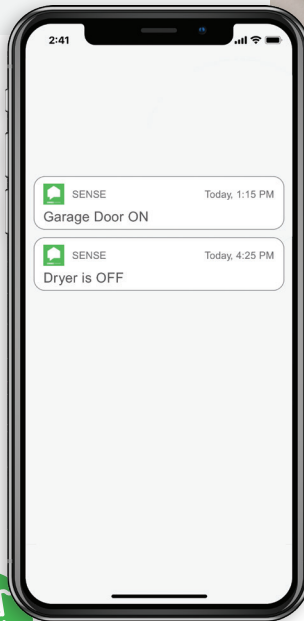

Custom notifications

Create mobile alerts for when your garage door opens, your dryer turns off, your curling iron is left on, and much more.