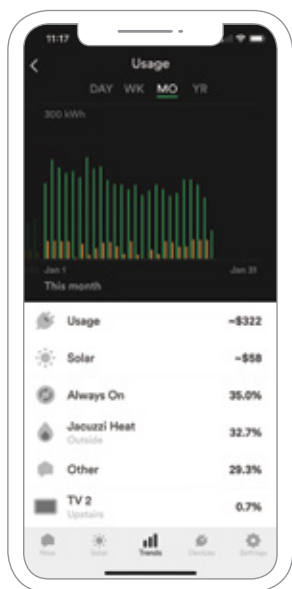

Energy Management

There's no reason your home's electrical bill should be a mystery. **Gain a little insight to manage your energy better** and keep the household budget on track.

With the Wiser Energy system you will see where your money goes and easily spot the inefficiencies that increase your expenses. **The Wiser Energy system will help you take advantage of cheaper, off-peak energy** and make the most of your solar power installation.

Is home safety your main concern? The Wiser Energy system detects electrical use and sends you notifications via the app, like when your garage door opens, or when you leave a curling iron plugged in.

A growing list of smart device integrations including **Philips Hue, Wemo Insight and Kasa smartplugs** enable the ability to take action directly within the app.

See energy usage trends and create goals with the intuitive, easy to use app